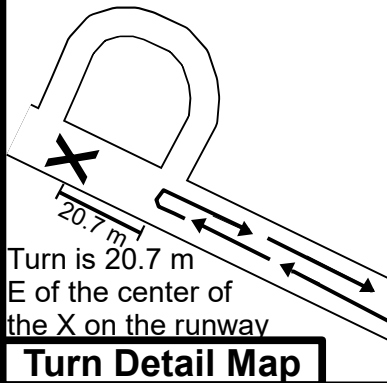

# Hatbox Half Marathon

Muskogee, OK – 21.0975 kilometers

**Elevations:**

Start: 191 meters Finish: 191 m  
 Low: 183 m High: 193 m

**Race & Measurement Contact:**

Martin Updike, I:40 Race Service  
 Measured on 3/1/2019  
 918-577-1956, martin@i40raceservice.com

**Start/Finish Detail Map**

**Course Instructions**

This is a two and half lap course. First two laps are the full 5 mile loop of the trail & runways. The final lap is only the 3.1 mile (5k) trail loop.

**Mile Splits**

**GPS Coordinates:**

- 1m / 6m / 11m:**  
35.7415 -95.4210
- 2m / 7m / 12 m:**  
35.7428 -95.4038
- 3m / 8 m / 13m**  
35.7511 -95.4123
- 4m / 9m:**  
35.7439 -95.4064
- 5m / 10m:**  
35.7503 -95.4133