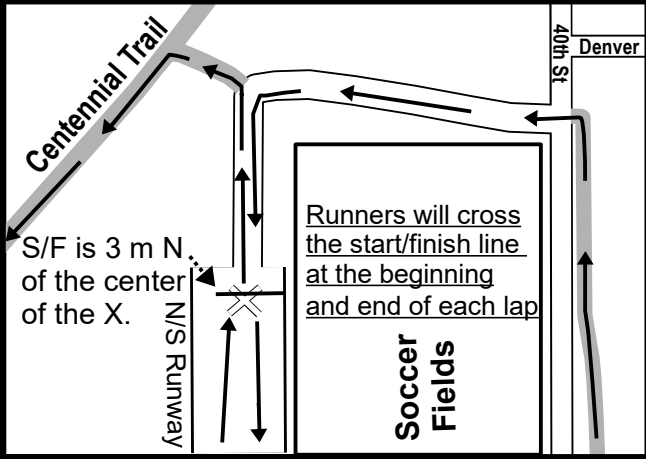

# Hatbox Half Marathon

Muskogee, OK – 21.0975 kilometers

**Elevations:**

Start: 191 meters Finish: 191 m  
 Low: 183 m High: 193 m

**Race & Measurement Contact:**

Martin Updike, I:40 Race Service  
 Measured on 3/1/2019  
 918-577-1956, martin@i40raceservice.com

**Start/Finish Detail Map**

**Course Instructions**

This is a two and half lap course. First two laps are the full 5 mile loop of the trail & runways. The final lap is only the 3.1 mile (5k) trail loop.

**Mile Splits**

**GPS Coordinates:**

- 1m / 6m / 11m:**  
35.7415 -95.4210
- 2m / 7m / 12 m:**  
35.7428 -95.4038
- 3m / 8 m / 13m**  
35.7511 -95.4123
- 4m / 9m:**  
35.7439 -95.4064
- 5m / 10m:**  
35.7503 -95.4133